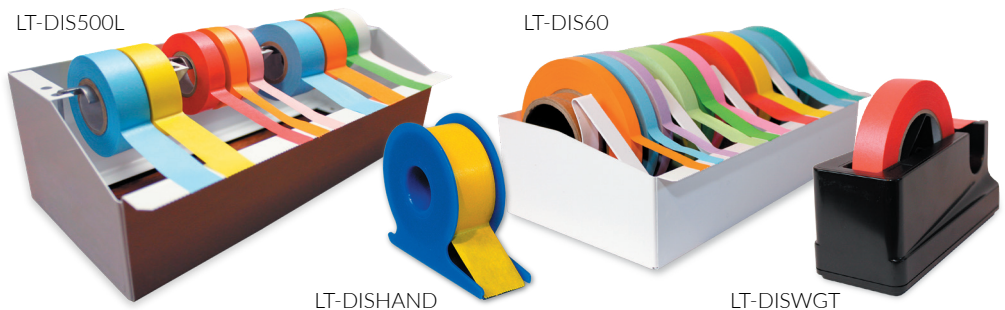

Tape Dispensers

Item #	Description
LT-DIS60	For 60yd, 13³/₈" X 7"
LT-DIS500L	For 500", 12¹/₈" X 5"
LT-DIS500M	For 500", 9¹/₂" X 5"
LT-DIS500S	For 500", 6¹/₂" X 5"
LT-DISHAND	Handheld, Plastic, For 500"
LT-DISWGT	Weighted, For 500" or 60yd